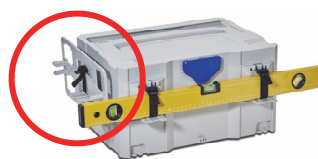

Description

Connection set "SYS-Connect", 2 parts

- The innovation which enables to organise systemainer® neatly
- Possibility to build a slip-proof work-table
- Stable and safe storage of systemainer® next to each other
- Optimal ground contact thanks to integrated anti-slip pads
- Safe fixing possible as the "SYS-Connect" can be fastened to the desired surface*
- Convenient transportation with our ADAPT-L on the outside of the systemainer® T-Loc
- Material: ABS, anti-slip pads
- Outside dimensions: H 34 x W 300 x D 149 mm
- Weight: 0,102 kg

	<u>Art n°</u>	<u>Price (*)</u>
light grey	80600318	19,95 €